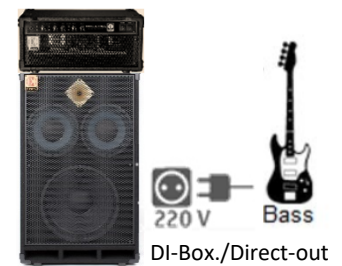

# Stage Plan

**Marco Predicatori**  
Guitar / Vocals

**Biagio Anania**  
Drums

**Walo Bortoletto**  
Bass

Effekt-Pedalboard

**Vocals**  
Voc.-Reverb  
Monitor

Standard-  
Drum-Mics

## Input-List

**Hinweise:** Zum Wedge-Monitor nutzt Drummer noch zusätzlich ein In-Ear Monitoring. , Band setzt einen 3x4 m Bühnenbanner ein.

A	Drums	B	Bass	C	Guitar / Vocals	D	Vocals
#1	Bassdrum	#8	Bass Amp	#15	Fullstack Amp Head	#21	1 x Leadvocals
#2	Snaredrum	#9	1x 15 Box	#16	2x 4x12 Box		
#3	Floortom	#10	1 x 2x12 Box	#17			
#4	Racktom	#11		#18			
#5	Hi-hat	#12		#19			
#6	Crash 2x	#13		#20			
#7	Ride	#14					