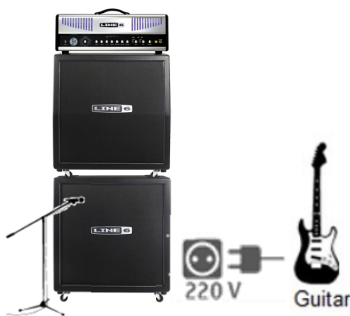

# Stage Plan

**Marco Predicatori**  
Guitar / Vocals

**Biagio Anania**  
Drums

**Walo Bortoletto**  
Bass

Effekt-Pedalboard

**Vocals**  
Voc.-Reverb  
Monitor

Standard-  
Drum-Mics